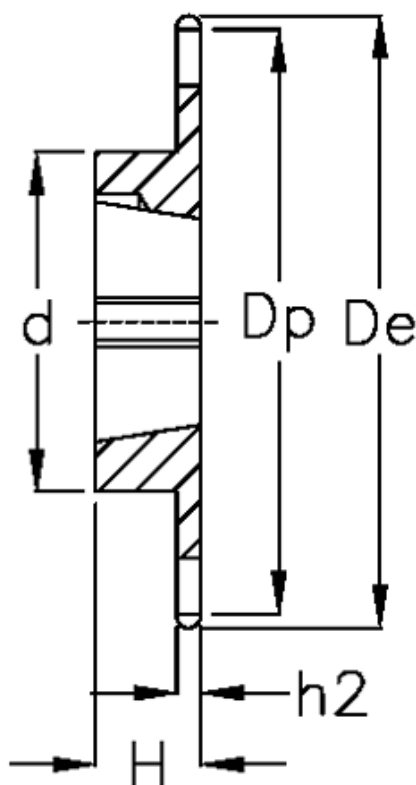

# Data Sheet

Article number: 616031009015

Description: Taperbored sprocket 20 B-1 Z=15 simplex  
for bushing 2517

## Measures

C	= 3.5
d	= 108
De	= 167.9
Dp	= 152.72
For bush	= 2517
For chain size	= 1 1/4" x 3/4"
For chain type	= 20 B-1
H	= 45

h1	= 18.5
Material	= Stål
Number of teeth	= 15